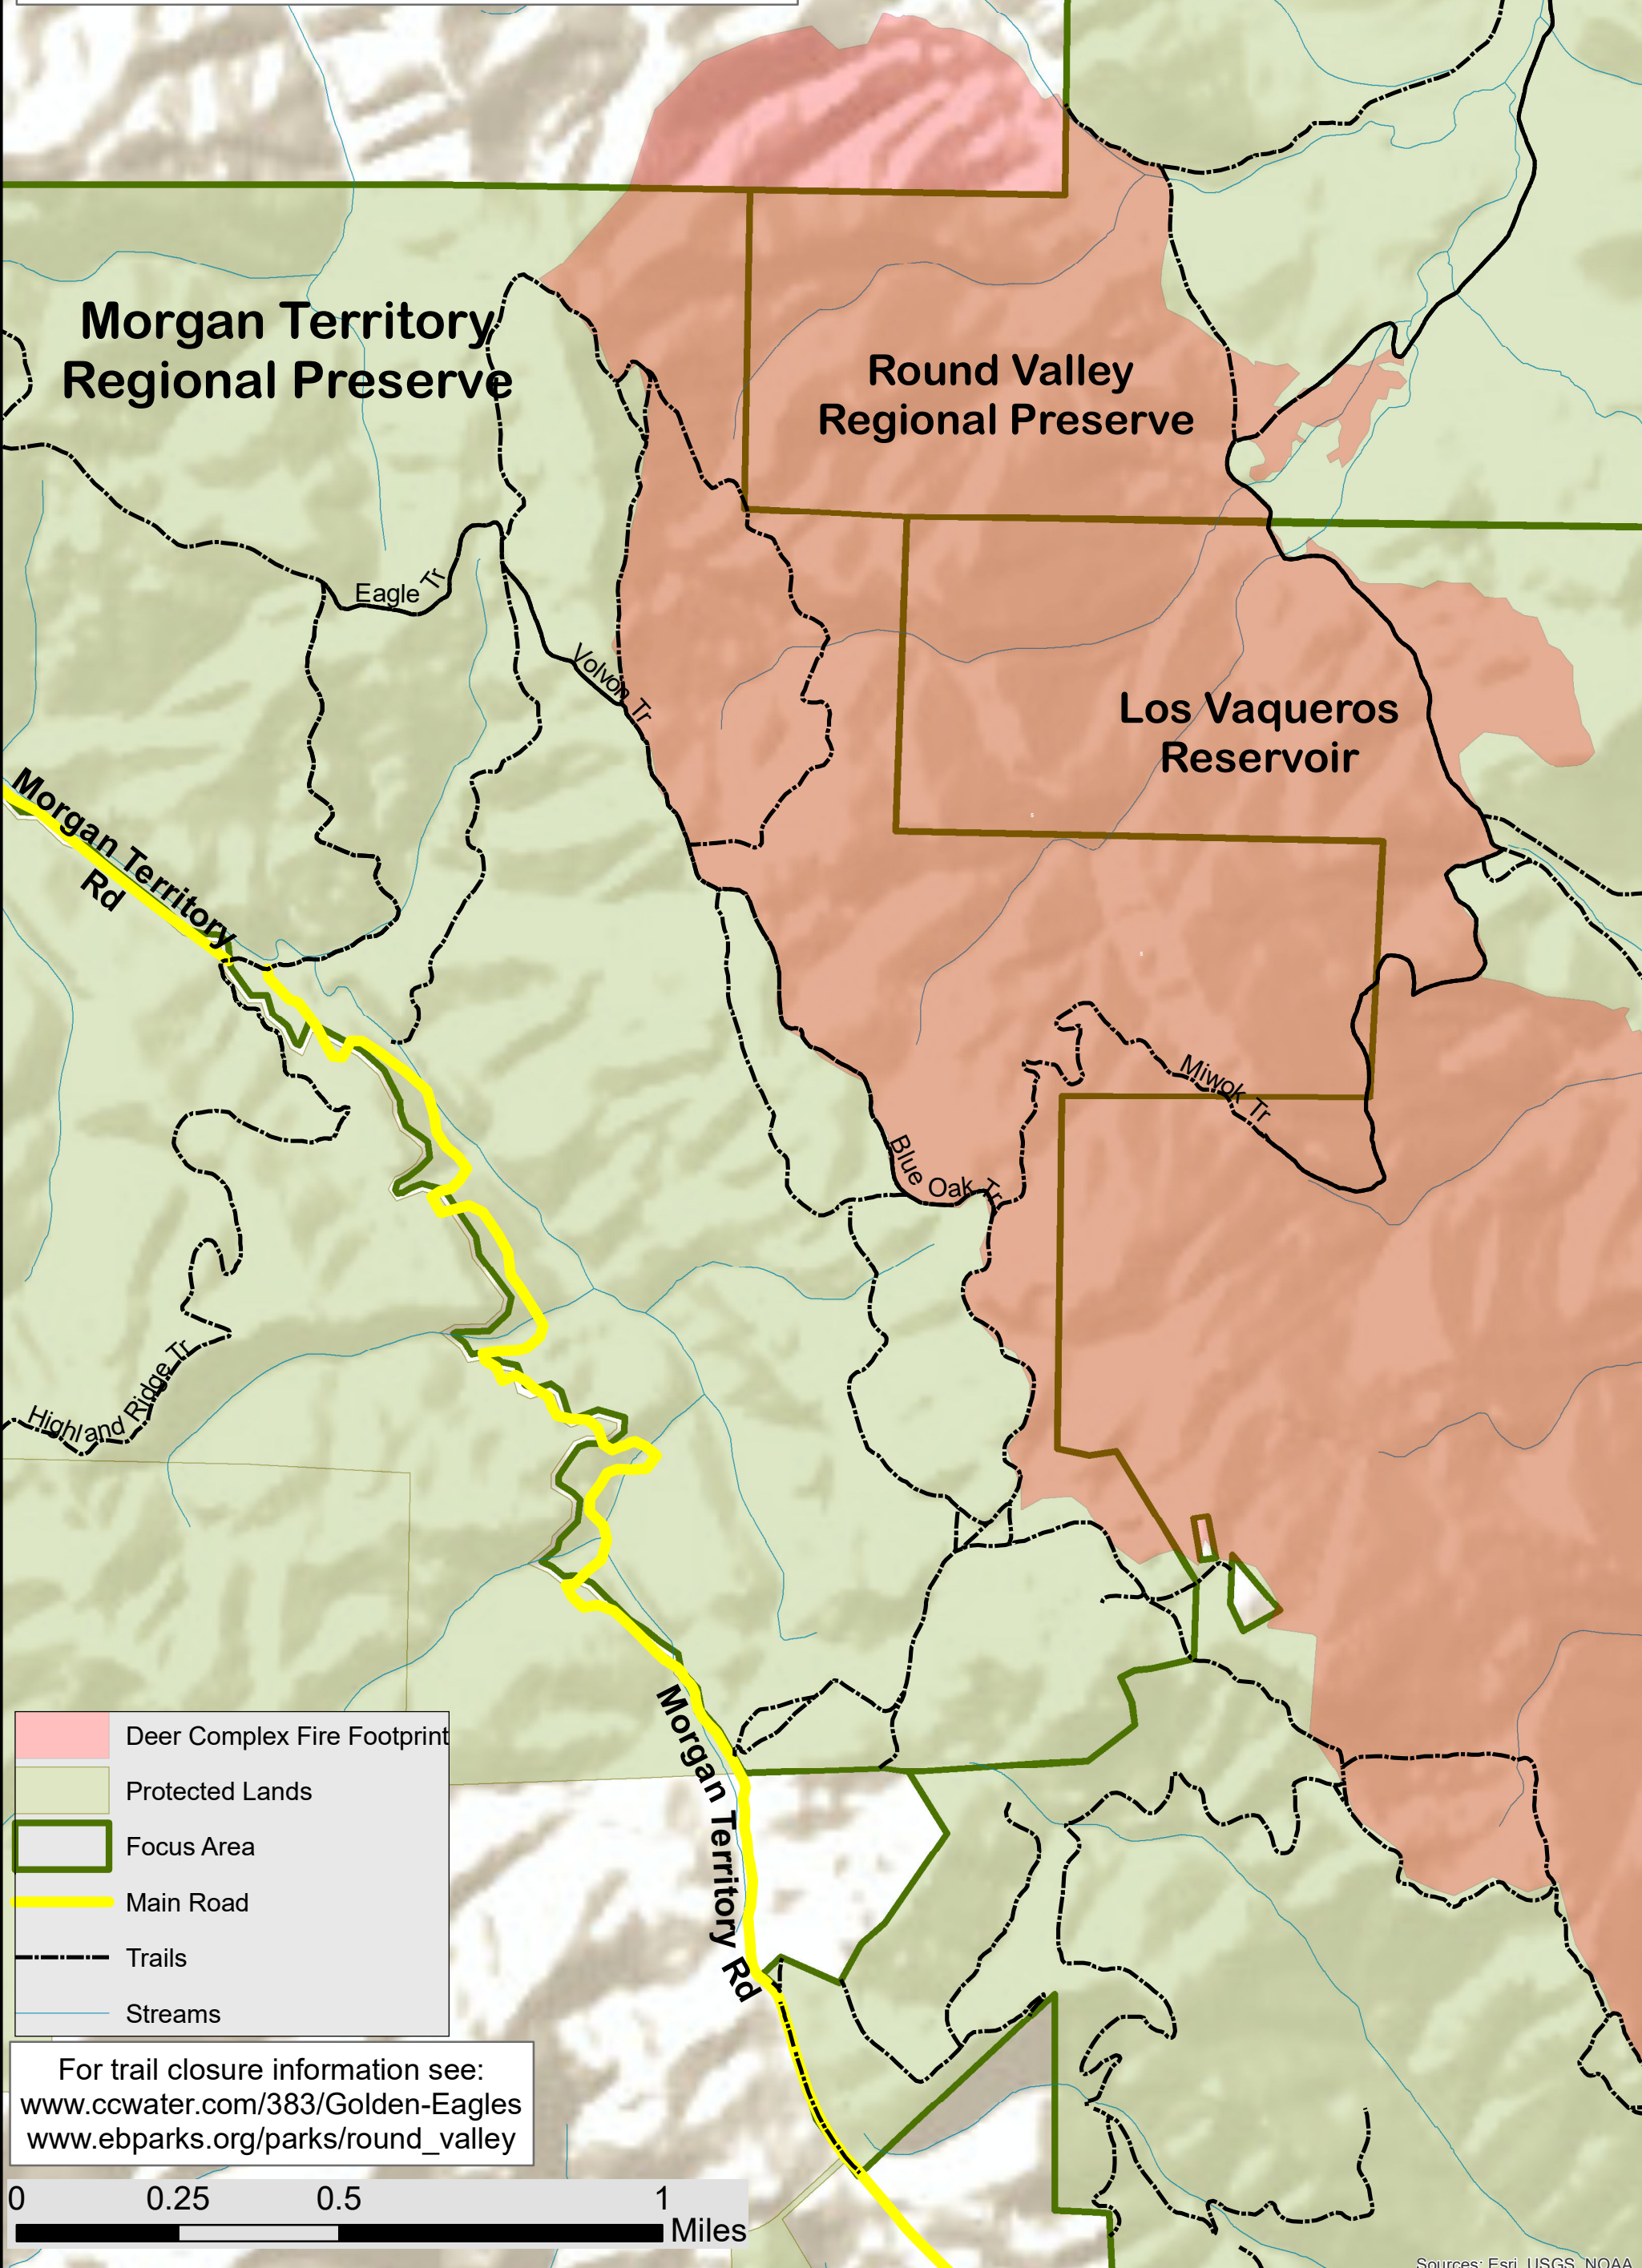

Morgan Territory Focus Area

BioBlitz Map 6

Attention:

The use of roads, imagery and landmarks are for geographical purposes only. Stay on public roads, do not attempt to enter any lands that are not publicly accessible. Trespassing is not permitted.

**Morgan Territory
Regional Preserve**

**Round Valley
Regional Preserve**

**Los Vaqueros
Reservoir**

- Deer Complex Fire Footprint
- Protected Lands
- Focus Area
- Main Road
- Trails
- Streams

For trail closure information see:
www.ccwater.com/383/Golden-Eagles
www.ebparks.org/parks/round_valley