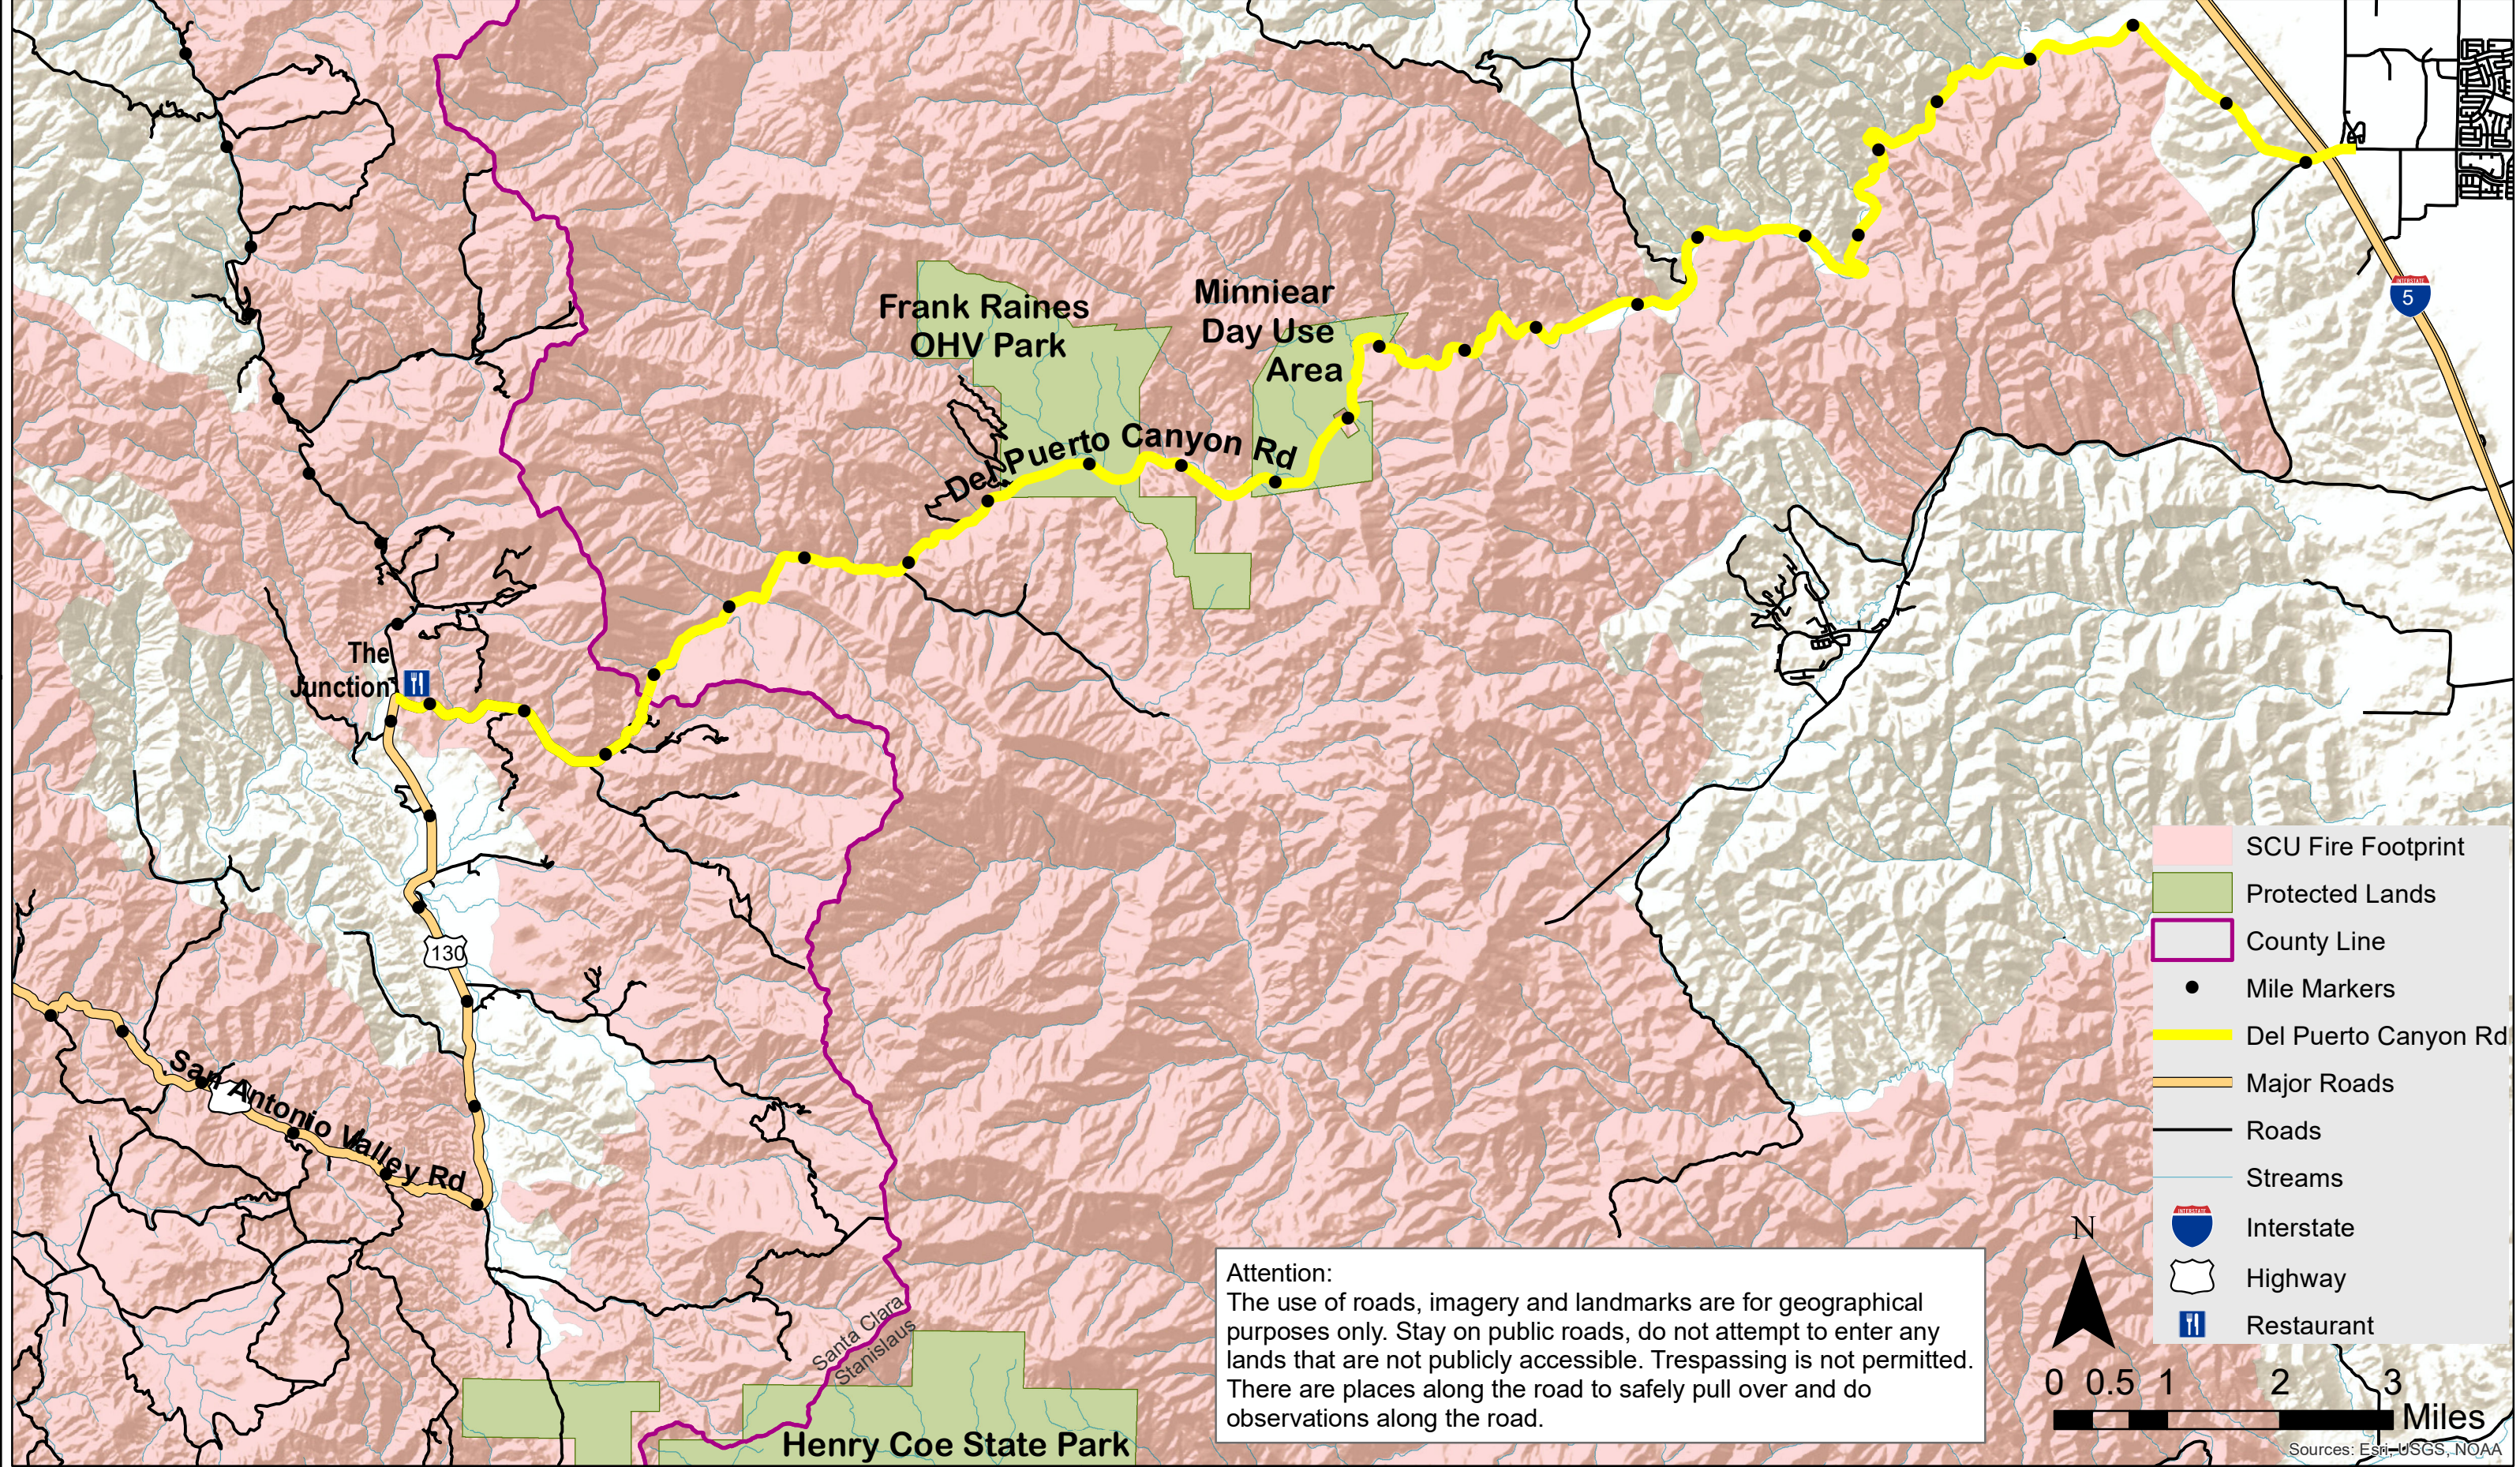

Del Puerto Canyon Rd

Frank Raines OHV Park
Minniear Day Use Area

Del Puerto Canyon Rd

The Junction

San Antonio Valley Rd

Santa Clara Stanislaus

Henry Coe State Park

Attention:
The use of roads, imagery and landmarks are for geographical purposes only. Stay on public roads, do not attempt to enter any lands that are not publicly accessible. Trespassing is not permitted. There are places along the road to safely pull over and do observations along the road.

- SCU Fire Footprint
- Protected Lands
- County Line
- Mile Markers
- Del Puerto Canyon Rd
- Major Roads
- Roads
- Streams
- Interstate
- Highway
- Restaurant

0 0.5 1 2 3 Miles

Sources: Esri, USGS, NOAA